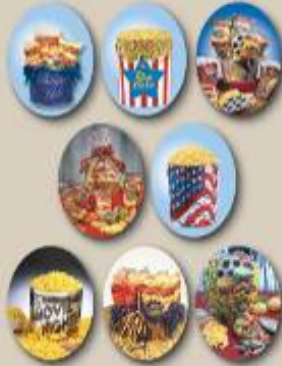

Snack of the Month Club

With 3 plans to choose from, your gift can be enjoyed for 3, 6 or 8 months. See website for details.